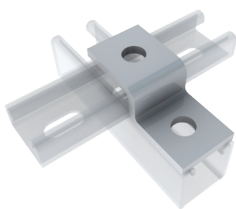

Ref.325AE10

Right Angle Bracket

Ref.325AE11

Right Angle Shelf Bracket

Ref.325AE12

Right Angle Bracket

Ref.325AQ10

Right Angle Bracket

Ref.325AQ11

Right Angle Bracket

Ref.325AQ12

Shallow Z Bracket

Ref.325AD28

Deep Z Bracket

Ref.325AC12

Multiple Z Bracket

Ref.325AU10

Back to Back Bracket

Ref.325AT11

'W' Shaped Deep Bracket

Ref.325AU15

Double Channel Bracket

Ref.325AJ11

Standard Trunking