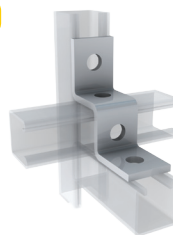

Ref.325AU10

Back to Back Bracket

Ref.325AT11

'W' Shaped Deep Bracket

Ref.325AU15

Double Channel Bracket

Ref.325AJ11

Standard Trunking

Multi Compartment Trunking

Lighting Trunking

Uniklip Cable Tray

Speedway Cable Ladder

Cable Basket Systems

Channel & Support

Floor Trunking

Bench Outlet & Perimeter Trunking