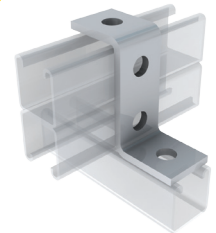

Ref.325AE10

Right Angle Bracket

Ref.325AE11

Right Angle Shelf Bracket

Ref.325AE12

Right Angle Bracket

Ref.325AQ10

Right Angle Bracket

Ref.325AQ11

Right Angle Bracket

Ref.325AQ12

Shallow Z Bracket

Ref.325AD28

Deep Z Bracket

Ref.325AC12

Multiple Z Bracket

Ref.325AU10

Back to Back Bracket

Ref.325AT11

'W' Shaped Deep Bracket

Ref.325AU15

Double Channel Bracket

Ref.325AJ11

Standard Trunking