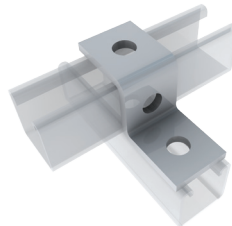

Ref.325AE10

Right Angle Bracket

Ref.325AE11

Right Angle Shelf Bracket

Ref.325AE12

Right Angle Bracket

Ref.325AQ10

Right Angle Bracket

Ref.325AQ11

Right Angle Bracket

Ref.325AQ12

Shallow Z Bracket

Ref.325AD28

Deep Z Bracket

Ref.325AC12

Multiple Z Bracket

Ref.325AU10

Back to Back Bracket

Ref.325AT11

'W' Shaped Deep Bracket

Ref.325AU15

Double Channel Bracket

Ref.325AJ11

Standard Trunking